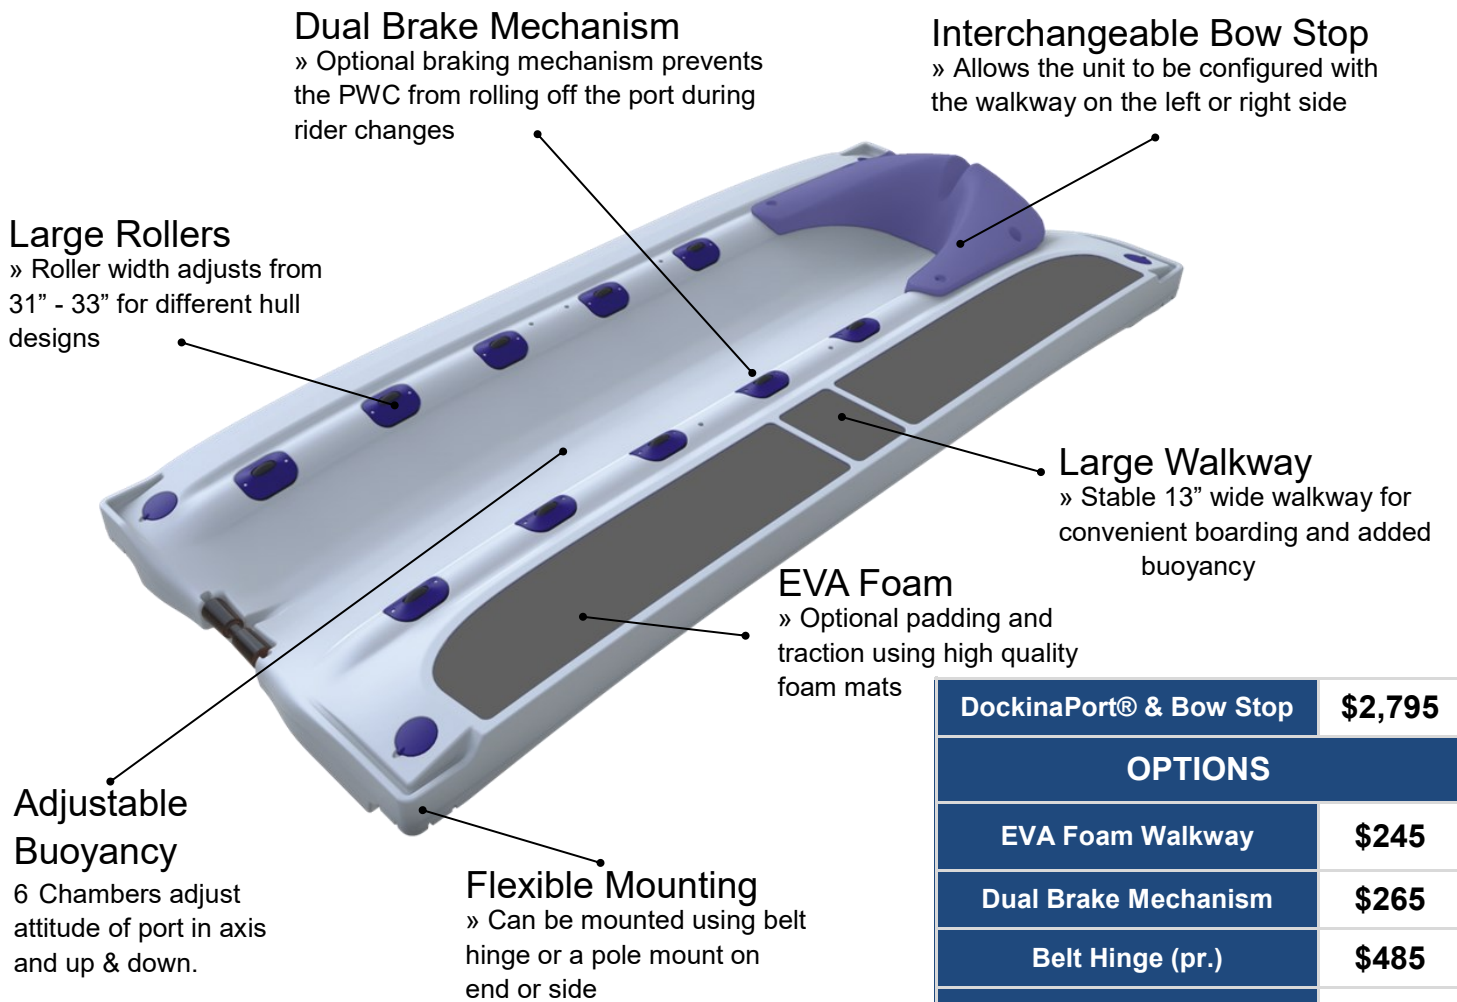

## DockinaPort® » from \$2,795.00

Years of development have led us to produce the most advanced PWC drive on port in the market. The DockinaPort® is designed for both flat and the new deeper stepped bottom hulls. Our design also accommodates the new shorter models right up to the largest 1100lb models. A unique feature of the DockinaPort® is the ability to adjust the balance of the port, side to side, or front to rear. This is a feature not found in any competitive models. Patented design creates the most stable boarding system available.

<b>Capacity</b>	1100 lbs
<b>Length</b>	150"
<b>Width</b>	64"
<b>Weight</b>	320 lbs

<b>DockinaPort® &amp; Bow Stop</b>	<b>\$2,795</b>
<b>OPTIONS</b>	
<b>EVA Foam Walkway</b>	<b>\$245</b>
<b>Dual Brake Mechanism</b>	<b>\$265</b>
<b>Belt Hinge (pr.)</b>	<b>\$485</b>
<b>Pole Mount - 31" (pair)</b>	<b>\$455</b>
<b>Pole Mount - 45" (pair)</b>	<b>\$495</b>
<b>Winter Cover</b>	<b>\$450</b>
<b>Quick Disconnect Plate for Belt or Pole Mount</b>	<b>\$70 pr</b>

## DockinaPort® Mounting Options

The DockinaPort® is designed with different mounting options depending on what structure it is being mounted to, and how much the water levels fluctuate during the boating season.

### POLE MOUNT (31" & 45")

Mounting to a **FIXED STRUCTURE** or where **WATER LEVELS FLUCTUATE**

» The DockinaBox® pole mounts are designed for end mount or side mount applications. The pole mounts firmly attach and allow the DockinaPort® to slide up and down the post as the water level fluctuates.